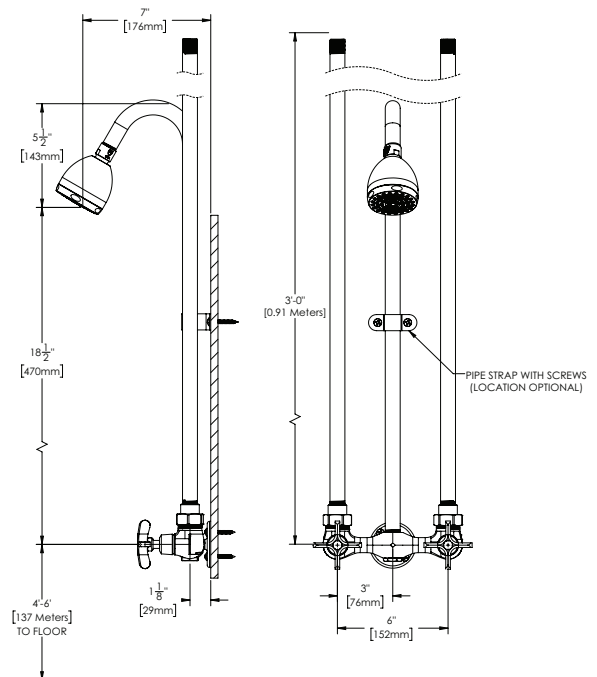

Commander® Exposed Shower

FEATURES:

- Brass body construction
- 1/2" NPTM chrome plated brass riser supply lines
- Reversible valve body
- Vandal-resistant cross handles with color-coded indexes
- 1/4 turn ceramic cartridges to ensure drip-free performance
- Exposed chrome plated shower body assembly, on 6" centers
- Included shower head: S-2272-E175 with a 1.75 GPM (6.6 L/min) flow rate
- Polished chrome plated brass gooseneck with supporting strap

SHOWER OPTIONS:

- LH: Less shower head
- LSP: Less supply pipes

VALVE STANDARDS:

- ASME A112.18.1/CSA B125.1 certified
- WaterSense certified (S-2272-E175 showerhead)

WARRANTY:

Visit www.speakman.com for full product warranty information

- 5 Year Limited Warranty (commercial)
- 5 Year Limited Warranty (residential)

All dimensions are in inches (millimeters) unless otherwise specified and are subject to change without notice.

Architect/Engineer Approval Space:

P: 800-537-2107
F: 800-977-2747
W: WWW.SPEAKMAN.COM
R: 01-SEPTEMBER 2022